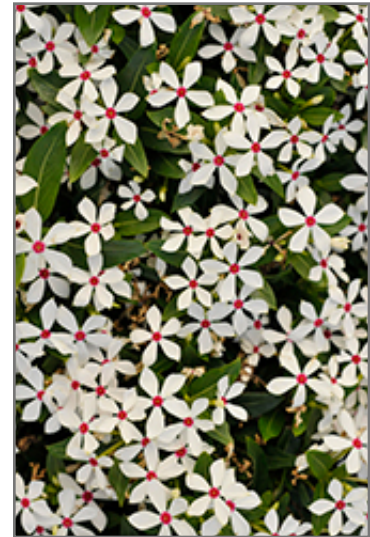

### Ornamental Features

Soiree Kawaii White Peppermint Vinca features showy white star-shaped flowers with red eyes at the ends of the stems from late spring to mid fall. Its glossy oval leaves remain dark green in color throughout the year.

### Landscape Attributes

Soiree Kawaii White Peppermint Vinca is a dense herbaceous annual with a trailing habit of growth, eventually spilling over the edges of hanging baskets and containers. Its medium texture blends into the garden, but can always be balanced by a couple of finer or coarser plants for an effective composition.