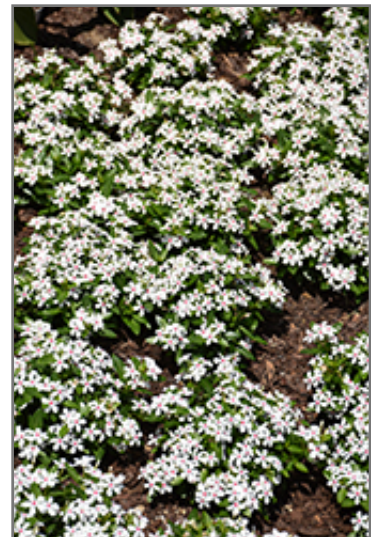

*Soiree Kawaii White Peppermint
Vinca in bloom*
Photo courtesy of NetPS Plant Finder

Ann Arbor
734-332-7900
155 N. Maple at Jackson

Clinton Twp.
586-286-6100
44850 Garfield Rd.

Dearborn Heights
313-278-4433
22650 Ford Rd.

Eastpointe
586-771-4200
22501 Kelly Rd.

Royal Oak
248-280-9500
4901 Coolidge Rd.

West Bloomfield
248-851-7506
6370 Orchard Lake Rd.