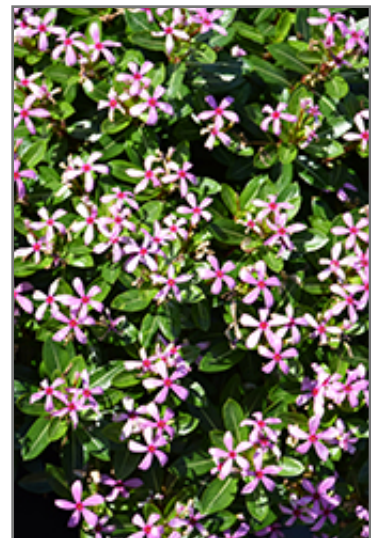

Soiree Kawaii Light Purple Vinca flowers
Photo courtesy of NetPS Plant Finder

Ann Arbor 734-332-7900 155 N. Maple at Jackson	Clinton Twp. 586-286-6100 44850 Garfield Rd.	Dearborn Heights 313-278-4433 22650 Ford Rd.	Eastpointe 586-771-4200 22501 Kelly Rd.	Royal Oak 248-280-9500 4901 Coolidge Rd.	West Bloomfield 248-851-7506 6370 Orchard Lake Rd.