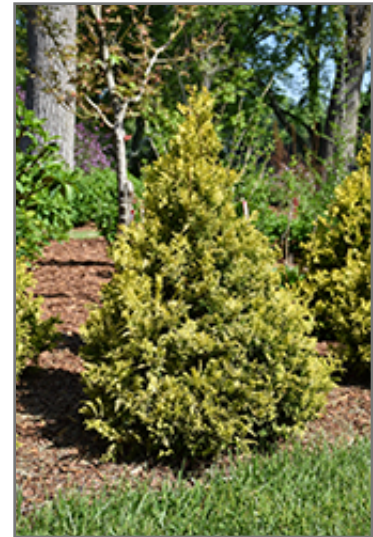

Soft Serve Gold Falsecypress
Photo courtesy of NetPS Plant Finder