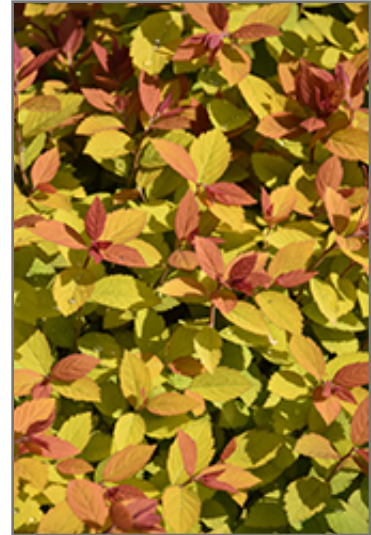

*Double Play Big Bang Spirea foliage
Photo courtesy of NetPS Plant Finder*