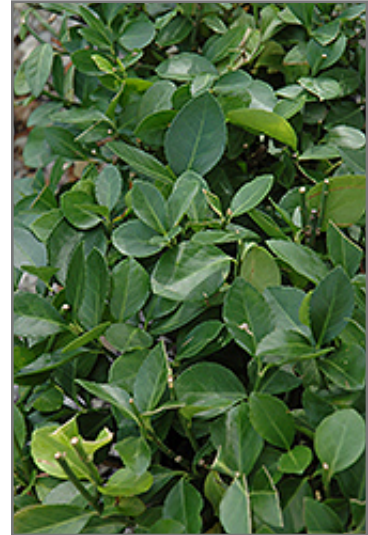

Manhattan Spreading Euonymus foliage

Photo courtesy of NetPS Plant Finder