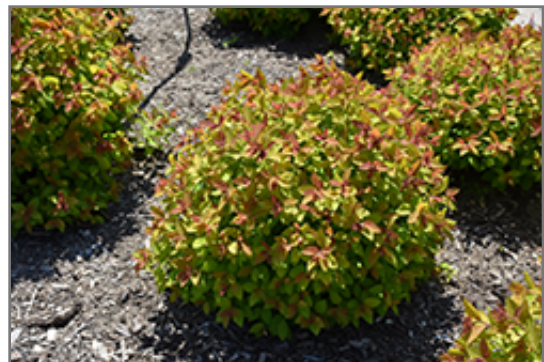

*Double Play Big Bang Spirea
Photo courtesy of NetPS Plant Finder*

Ann Arbor
734-332-7900
155 N. Maple at Jackson

Clinton Twp.
586-286-6100
44850 Garfield Rd.

Dearborn Heights
313-278-4433
22650 Ford Rd.

Eastpointe
586-771-4200
22501 Kelly Rd.

Royal Oak
248-280-9500
4901 Coolidge Rd.

West Bloomfield
248-851-7506
6370 Orchard Lake Rd.