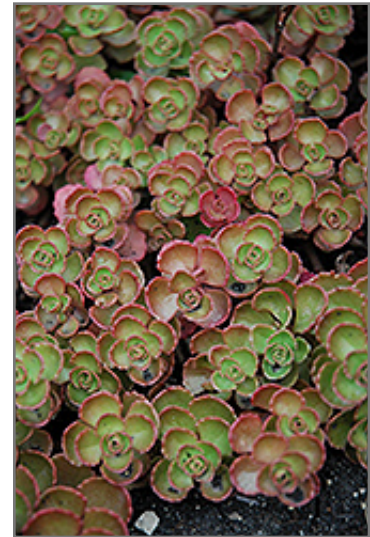

www.EnglishGardens.com • 1-800-335-GROW

Fulda Glow Stonecrop
Sedum spurium 'Fuldaglut'

Plant Height: 2 inches

Flower Height: 4 inches

Spread: 10 inches

Spacing: 8 inches

Sunlight:

Hardiness Zone: 3a

Other Names: Two Row Stonecrop, Dragon's Blood Stonecrop

Description:

This stunning selection presents attractive bronze-red foliage that keeps its color all season; Rose-red flowers appear on short stalks above the foliage in late summer; looks incredible as a mass planting; drought tolerant and low maintenance

Ornamental Features

Fulda Glow Stonecrop is smothered in stunning rose star-shaped flowers with red eyes at the ends of the stems in late summer. Its attractive tiny succulent round leaves emerge light green in spring, turning lime green in color with distinctive dark red edges and tinges of coppery-bronze. As an added bonus, the foliage turns a gorgeous dark red in the fall. The coral-pink stems are very colorful and add to the overall interest of the plant.

Landscape Attributes

Fulda Glow Stonecrop is a dense herbaceous perennial with a ground-hugging habit of growth. It brings an extremely fine and delicate texture to the garden composition and should be used to full effect.