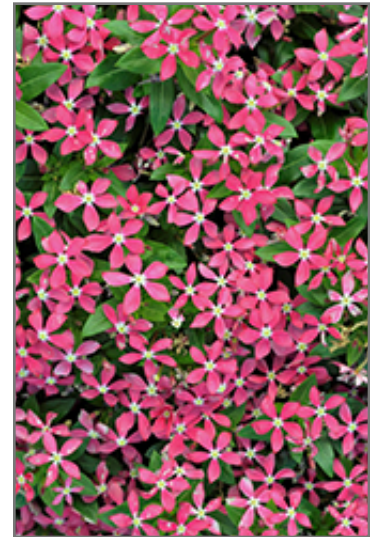

### Ornamental Features

Soiree Kawaii Red Vinca features showy coral-pink star-shaped flowers with white eyes at the ends of the stems from late spring to mid fall. Its glossy oval leaves remain dark green in color throughout the year.

### Landscape Attributes

Soiree Kawaii Red Vinca is a dense herbaceous annual with a trailing habit of growth, eventually spilling over the edges of hanging baskets and containers. Its medium texture blends into the garden, but can always be balanced by a couple of finer or coarser plants for an effective composition.