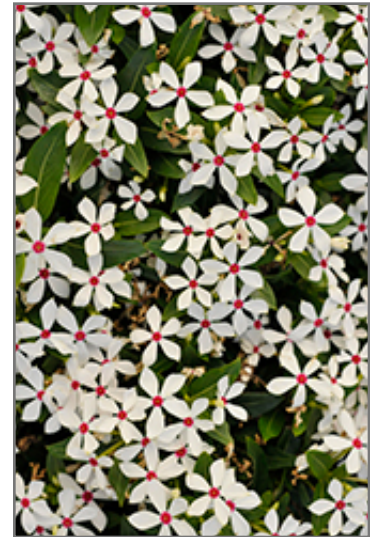

www.EnglishGardens.com • 1-800-335-GROW

Soiree® Kawaii White Peppermint Vinca

*Catharanthus roseus 'Soiree Kawaii White
Peppermint'*

Height: 10 inches

Spread: 18 inches

Sunlight: ○ ●

Hardiness Zone: (annual)

Other Names: Periwinkle, Vinca Vine

Group/Class: Soiree Series

Description:

A stunning selection featuring bright white flowers with red eyes, over contrasting glossy green foliage; this mounded variety is ideal for patio containers, hanging baskets and garden landscapes; heat and drought tolerant

Ornamental Features

Soiree Kawaii White Peppermint Vinca features showy white star-shaped flowers with red eyes at the ends of the stems from late spring to mid fall. Its glossy oval leaves remain dark green in color throughout the year.

Landscape Attributes

Soiree Kawaii White Peppermint Vinca is a dense herbaceous annual with a trailing habit of growth, eventually spilling over the edges of hanging baskets and containers. Its medium texture blends into the garden, but can always be balanced by a couple of finer or coarser plants for an effective composition.