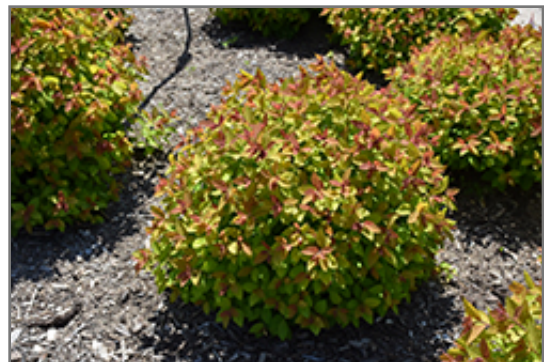

Double Play Big Bang Spirea
Photo courtesy of NetPS Plant Finder

Ann Arbor
734-332-7900
155 N. Maple at Jackson

Clinton Twp.
586-286-6100
44850 Garfield Rd.

Dearborn Heights
313-278-4433
22650 Ford Rd.

Eastpointe
586-771-4200
22501 Kelly Rd.

Royal Oak
248-280-9500
4901 Coolidge Rd.

West Bloomfield
248-851-7506
6370 Orchard Lake Rd.